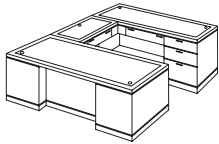

ITEM	DESCRIPTION	MODEL	W"	D"	H"	WT. (lbs.)	CUBIC FT.	LIST PRICE
Right Executive "U"	• Desk, credenza and return each has a cable accessible center/keyboard drawer with a drop-front and pencil tray	7700-78 (R)	72	108	30	485	110.0	$ 5829.00
		-570 Exec L Sgl Ped Desk	72	36	30	260	59.2	2617.00
Left Executive "U"	• Box / box / file drawer per pedestal • Bottom box has removable dividers • Bottom two drawers lock via knee-hole located lock • Desk and credenza have cable grommets in the top front corners • Bridge has cable grommets in top front center	-571 Exec R Sgl Ped Cred	72	24	30	175	41.0	2131.00
		-59 Bridge	48	24	30	50	9.8	1083.00
Right Executive Lateral File "U"	• Center drawer / keyboard drawer with drop-front and pencil tray and box / box / file drawer in pedestal	7700-79 (L)	72	108	30	485	110.0	$ 5829.00
		-580 Exec R Sgl Ped Desk	72	36	30	260	59.2	2617.00
Left Executive Lateral File "U"	• Two, locking lateral file drawers accommodate letter or legal sized hanging files • Cable grommets in top front corners	-581 Exec L Sgl Ped Cred	72	24	30	175	41.0	2131.00
		-59 Bridge	48	24	30	50	9.8	1083.00