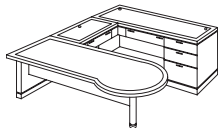

Right Executive Peninsula "U"	Credenza: • Center drawer / keyboard drawer with drop-front and pencil tray and box / box / file drawer in pedestal	7700-647 (R)	72	114	30	400	117.2	$ 5436.00
		-521 Exec L Peninsula Desk	72	42	30	175	66.4	2223.00
Left Executive Peninsula "U"	• Bottom box has two removable dividers • Bottom two drawers lock via knee-hole located lock • Cable grommets in the top front corners	-571 Exec R Sgl Ped Cred	72	24	30	175	41.0	2131.00
		-59 Bridge	48	24	30	50	9.8	1083.00
Right Executive Peninsula "U"	Bridge: • Center drawer / keyboard drawer with a drop-front and pencil tray • Cable grommets in top front center	7700-648 (L)	72	114	30	400	117.2	$ 5436.00
		-531 Exec R Peninsula Desk	72	42	30	175	66.4	2223.00
Left Executive Peninsula "U"	• Center drawer / keyboard drawer with a drop-front and pencil tray • Cable grommets in top front center	-581 Exec L Sgl Ped Cred	72	24	30	175	41.0	2131.00
		-59 Bridge	48	24	30	50	9.8	1083.00