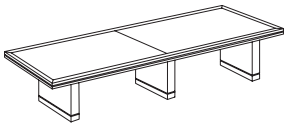

12' Rectangular Conference Table		7700-144	144	48	30	392	38.1	$ 3541.00
		-006 Top (2 pc)	144	48		260	26.6	2165.00
		-003 Slab Bases (set)				82	7.4	917.00
		-001 Center Slab Base				50	4.1	465.00