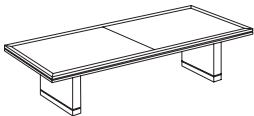

10' Rectangular Conference Table		7700-120	120	48	30	302	29.7	$ 2820.00
		-005 Top (2 pc)	120	48		220	22.3	1903.00
		-003 Slab Bases (set)				82	7.4	917.00