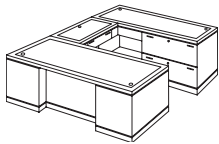

Right Executive Lateral File "U"	Desk: • Center drawer / keyboard drawer with drop-front and pencil tray and box / box / file drawer in pedestal	7700-537 (R)	72	108	30	535	107.7	$ 5895.00
		-570 Exec L Sgl Ped Desk	72	36	30	260	59.2	2617.00
Left Executive Lateral File "U"	• Bottom box has two removable dividers • Bottom two drawers lock via knee-hole located lock • Cable grommets in the top front corners	-547 Exec R Lat File Cred	72	24	30	225	38.7	2197.00
		-59 Bridge	48	24	30	50	9.8	1083.00
Right Executive Peninsula "U"	Credenza: • Two, locking lateral file drawers accommodate letter or legal sized hanging files • Cable grommets in top front corners	7700-538 (L)	72	108	30	535	107.7	$ 5895.00
		-580 Exec R Sgl Ped Desk	72	36	30	260	59.2	2617.00
Left Executive Peninsula "U"	• Center drawer / keyboard drawer with a drop-front and pencil tray • Cable grommets in top front center	-548 Exec L Lat File Cred	72	24	30	225	38.7	2197.00
		-59 Bridge	48	24	30	50	9.8	1083.00